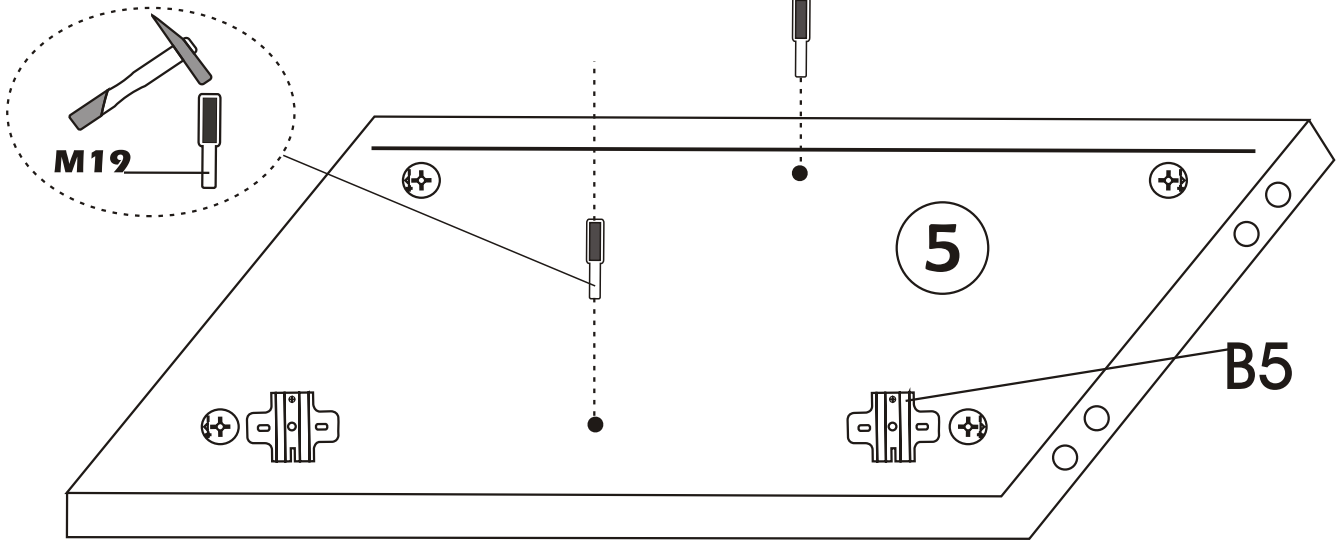

ANZER BANCH

Assembly Manual

KALUNE DESIGN
furniture

ANZER BANCH

ATTENTION !!

Minifix is the main connection material used in Decortile products ,
Before starting assembly , Please check the drawings below

Accessory List

R10  4 X	A1 Minifix  12X	A2 Minifix  12X	A3  12X	T24  3X
F12  1X	N20 3,5x18  8X	M19  4 X	F13  1X	T25  1X
B5  2X	B6  2X	General View		

2

4

5

6

7

8

9