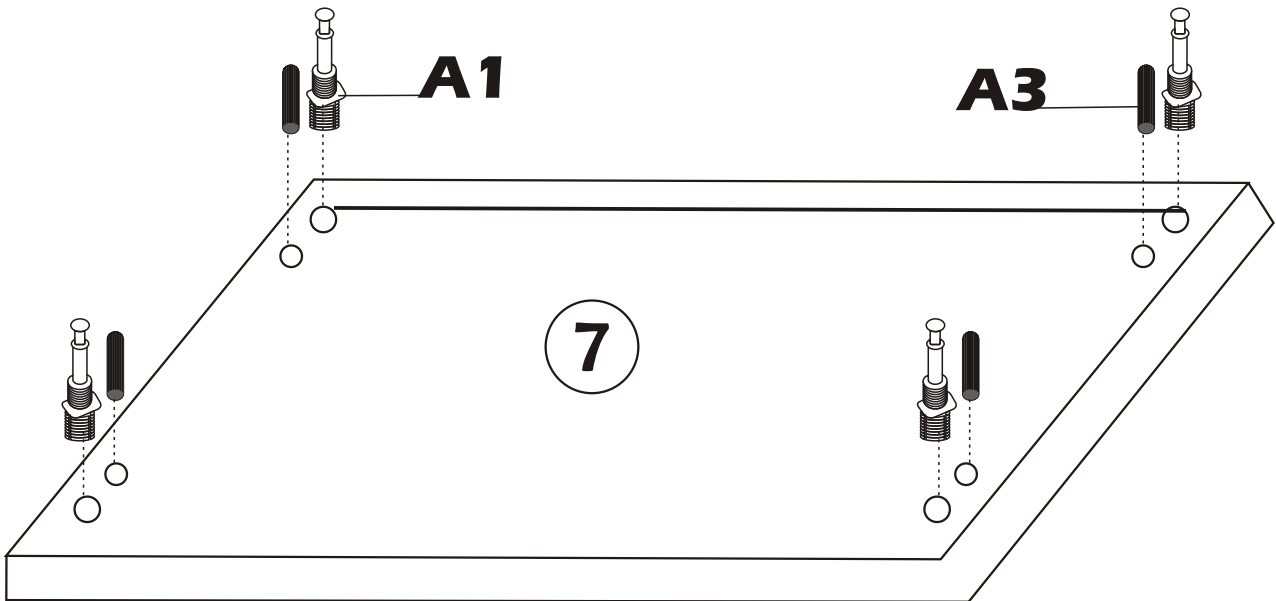

ANZER BANCH

Assembly Manual

KALUNE DESIGN
furniture

ANZER BANCH

ATTENTION !!

Minifix is the main connection material used in Decortile products ,
Before starting assembly , Please check the drawings below

Accessory List

R10  4 X	A1 Minifix  12X	A2 Minifix  12X	A3  12X	T24  3X
F12  1X	N20 3,5x18  8X	M19  4 X	F13  1X	T25  1X
B5  2X	B6  2X	General View		

2

4

5

6

7

8

9