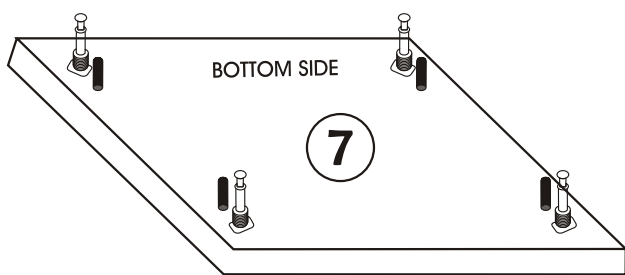

ANZER BANCH

Assembly Manual

KALUNE DESIGN
furniture

ANZER BANCH

ATTENTION !!

Minifix is the main connection material used in Decortile products ,
Before starting assembly , Please check the drawings below

Accessory List

R10  4 X	A1 Minifix  12X	A2 Minifix  12X	A3  12X	T24  3X
F12  1X	N20 3,5x18  8X	M19  4 X	F13  1X	T25  1X
B5  2X	B6  2X	General View		

2

4

5

6

7

8

9