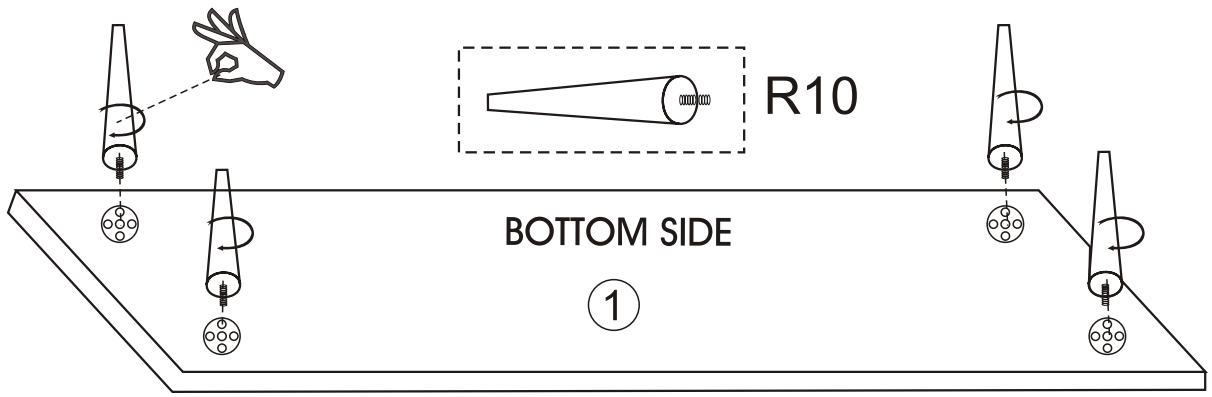

ANZER BANCH

Assembly Manual

KALUNE DESIGN
furniture

ANZER BANCH

ATTENTION !!

Minifix is the main connection material used in Decortile products ,
Before starting assembly , Please check the drawings below

Accessory List

R10  4 X	A1 Minifix  12X	A2 Minifix  12X	A3  12X	T24  3X
F12  1X	N20 3,5x18  8X	M19  4 X	F13  1X	T25  1X
B5  2X	B6  2X	General View		

2

4

5

6

7

8

9